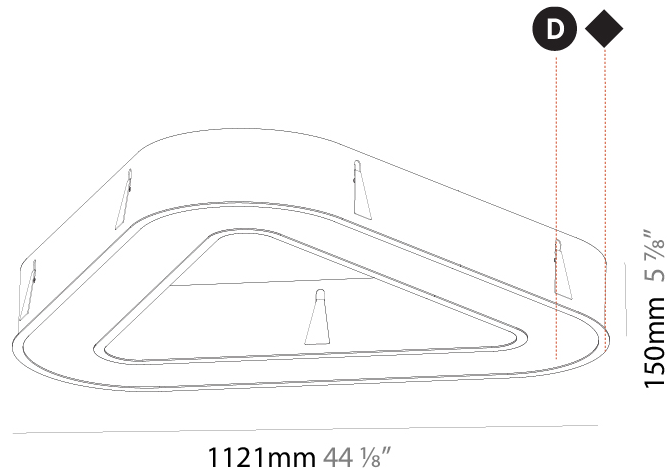

GENERAL

Series: Victory
Brand: Prolicht
Division: Architectural
Mounting Type: Recessed
Mounting Location: Ceiling
Subcategory: Ambient

PHYSICAL

Shape: Abstract
Length (mm): 1121
Length (in): 44 1/8
Width (mm): 1121
Width (in): 44 1/8
Height (mm): 150
Height (in): 5 7/8
Min. Recessing Depth (mm): 160
Min. Recessing Depth (in): 6 5/16
Light Distribution: Direct
Weight (kg): 13.609
Weight (lbs): 29.94
Diffuser: PMMA - Opal or Micro-Prism
Fixture Finish: SSR / BKV / CWI / CRY / HAB / UFT / ITA / RUA / FTG / MYG / LOD / PUS / FRO / FUP / KIA / POP / BLS / SPG / MEY / GOH / GUM / CHC / COM / ABZ / JAG / OBR / MOS / ROR
Fixture Material: Aluminum

ELECTRICAL

Lamp Type: LED (Zhaga Standard)
Input Wattage (W): 45
Total Output Wattage (W): 36 / 28.8 (3500K)
Dimming: Non-Dimming / Phase Dimming (120Vac only) / 0-10V Dimming
Driver Included: Yes
Driver Location: Integrated
Driver Type: Constant Current - 120 / 277Vac
Driver Class: Class 2
Input Voltage (V): 120 - 277
Constant Current (MA): 350 / 900 (3500K)

LED

Color Temperature (°K): 3000 / 3500 / 4000
Max. Delivered Lumen (lm): 4150 / 4302 / 4390
CRI: >80 CRI
Efficiency (%): 65
Lamp Life (hrs): 50000

OPTICAL

RATINGS AND CERTIFICATIONS

Certified By: Certified for North American Standards
IP rating: IP20